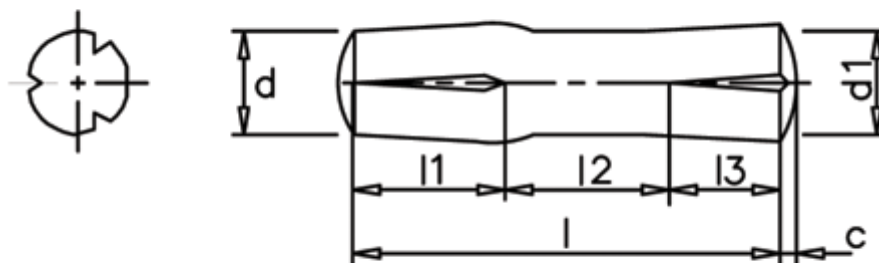

Data Sheet

Article number: 08114332

Description: KLEE Slotted pin S11 8x35
Steel

Measures

d1 = 8.0
d2 = 8.25
Length = 32-40